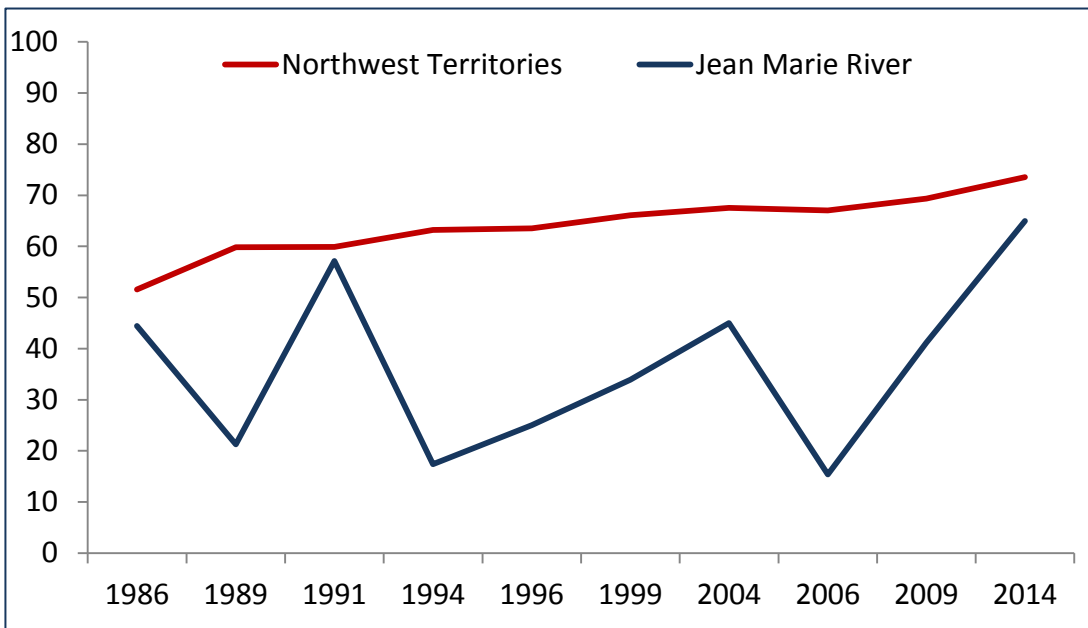

2014 Community Survey Results

Jean Marie River

Did you know?
of people 15+ years

74%
spent nights on
the land

72%
hunted or fished

76%
gathered berries

Percentage with High School Diploma or Higher

Employment Rates

Percentage of Households . . .

Households with Internet (%)

More facts from Jean Marie River

82% of Aboriginal persons 15 and older speak an Aboriginal language (64% in 2009)

What you liked **best**
about your community