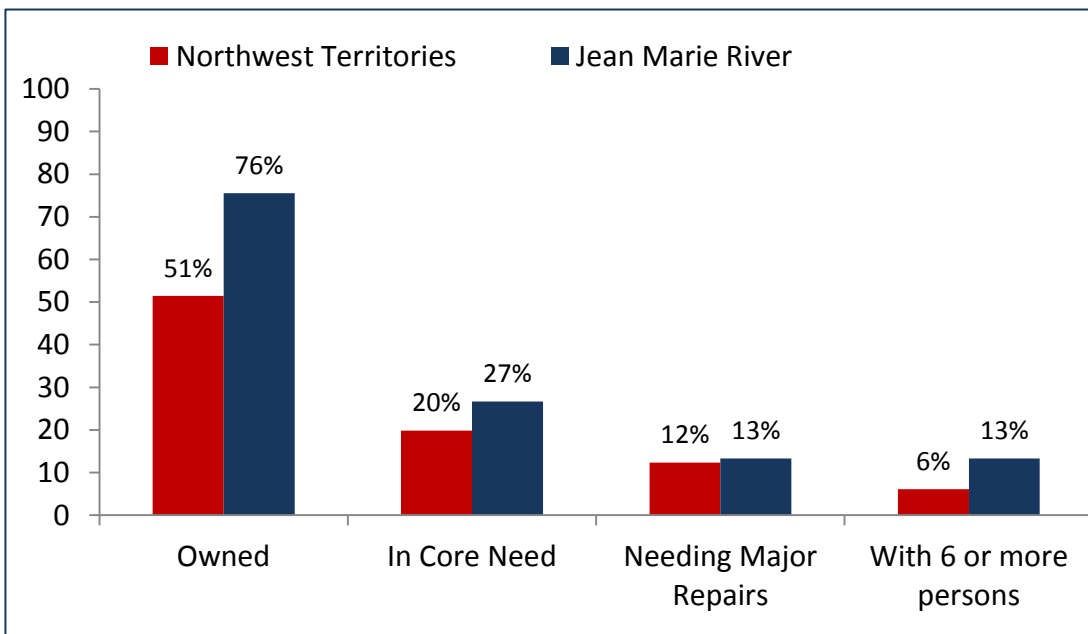

2014 Community Survey Results

Jean Marie River

Did you know?
of people 15+ years

74%
spent nights on
the land

72%
hunted or fished

76%
gathered berries

Percentage with High School Diploma or Higher

Employment Rates

Percentage of Households . . .

Households with Internet (%)

More facts from Jean Marie River

82% of Aboriginal persons 15 and older speak an Aboriginal language (64% in 2009)

What you liked **best**
about your community