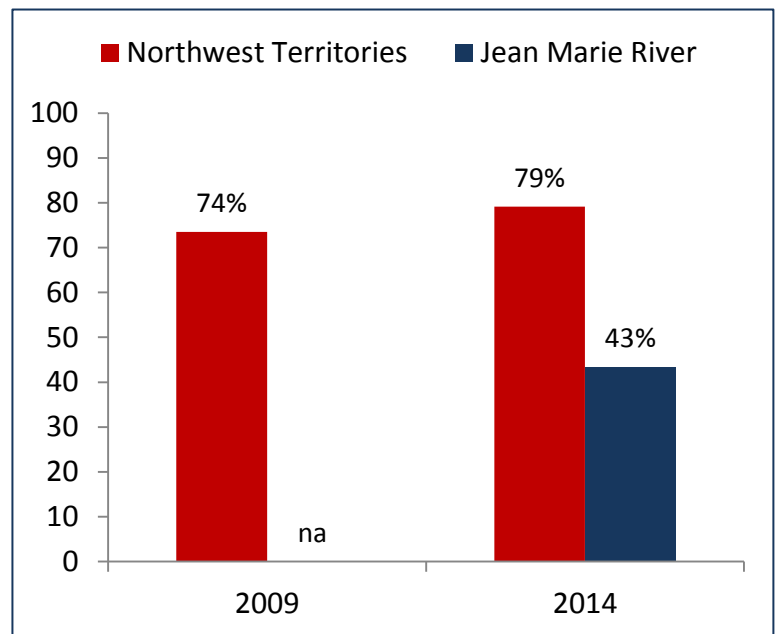

2014 Community Survey Results

Jean Marie River

Did you know?
of people 15+ years

74%
spent nights on
the land

72%
hunted or fished

76%
gathered berries

Percentage with High School Diploma or Higher

Employment Rates

Percentage of Households . . .

Households with Internet (%)

More facts from Jean Marie River

82% of Aboriginal persons 15 and older speak an Aboriginal language (64% in 2009)

What you liked **best**
about your community