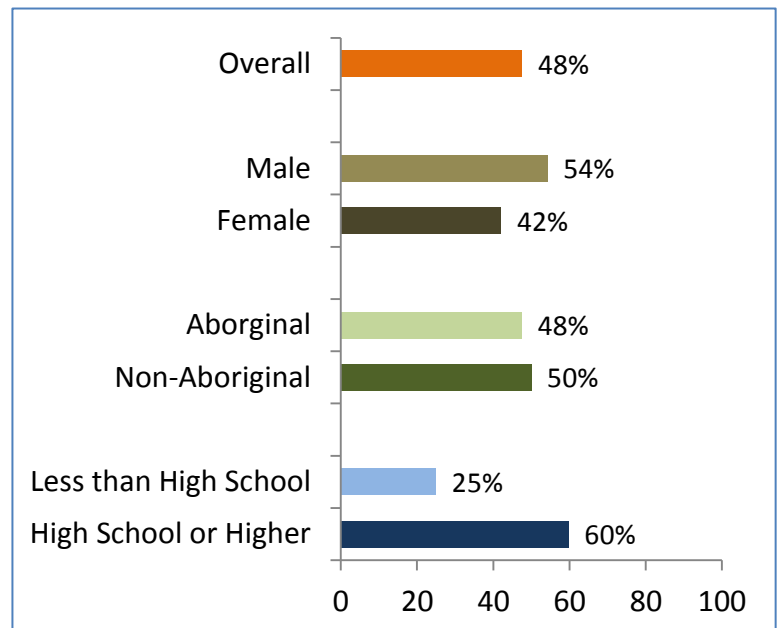

2014 Community Survey Results

Jean Marie River

Did you know?
of people 15+ years

74%
spent nights on
the land

72%
hunted or fished

76%
gathered berries

Percentage with High School Diploma or Higher

Employment Rates

Percentage of Households . . .

Households with Internet (%)

More facts from Jean Marie River

82% of Aboriginal persons 15 and older speak an Aboriginal language (64% in 2009)

What you liked **best**
about your community